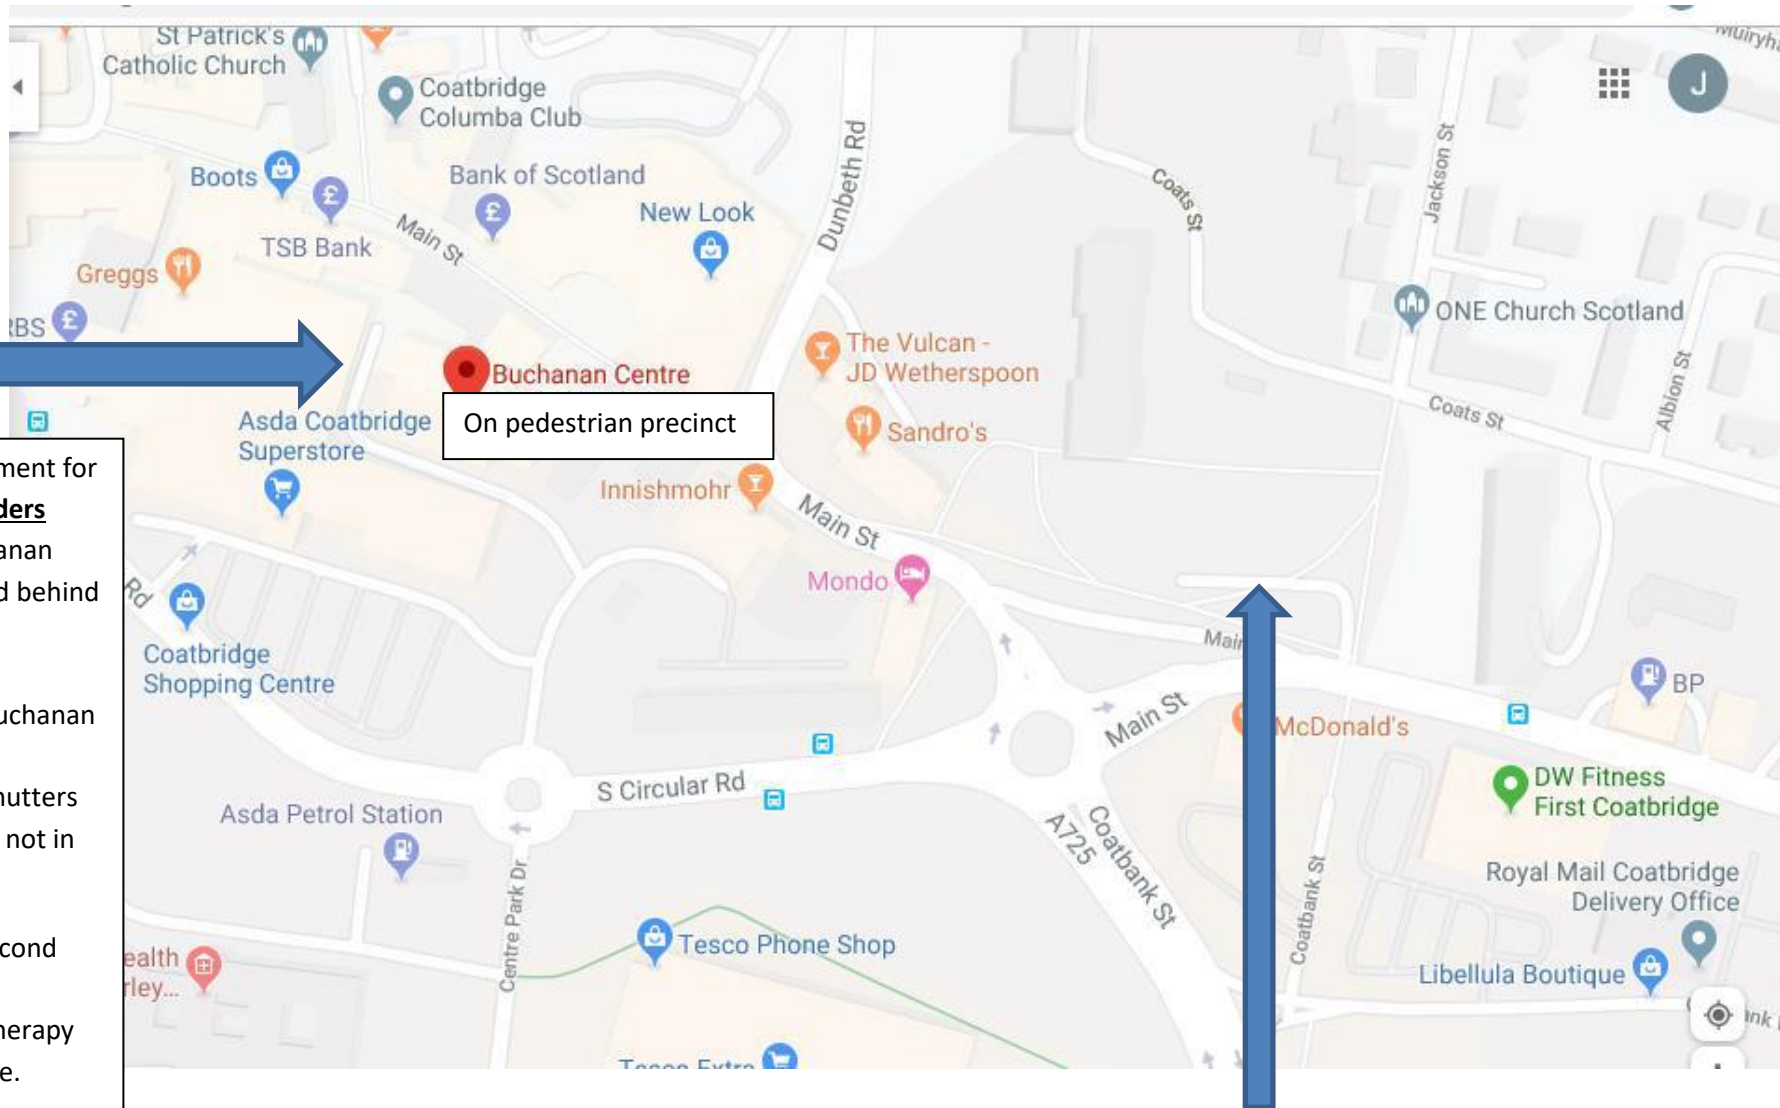

How to Find Buchanan Centre

Buchanan Centre
On pedestrian precinct

Parking in basement for **blue badge holders** attending Buchanan Centre – located behind Asda car park. Entrance/exit is controlled by Buchanan Centre staff via intercom and shutters are down when not in use.

Lift access to second floor where Occupational Therapy clinic takes place.

Ample designated free parking here for Buchanan Centre but 10 minute walk with steep incline. Barrier not in use.