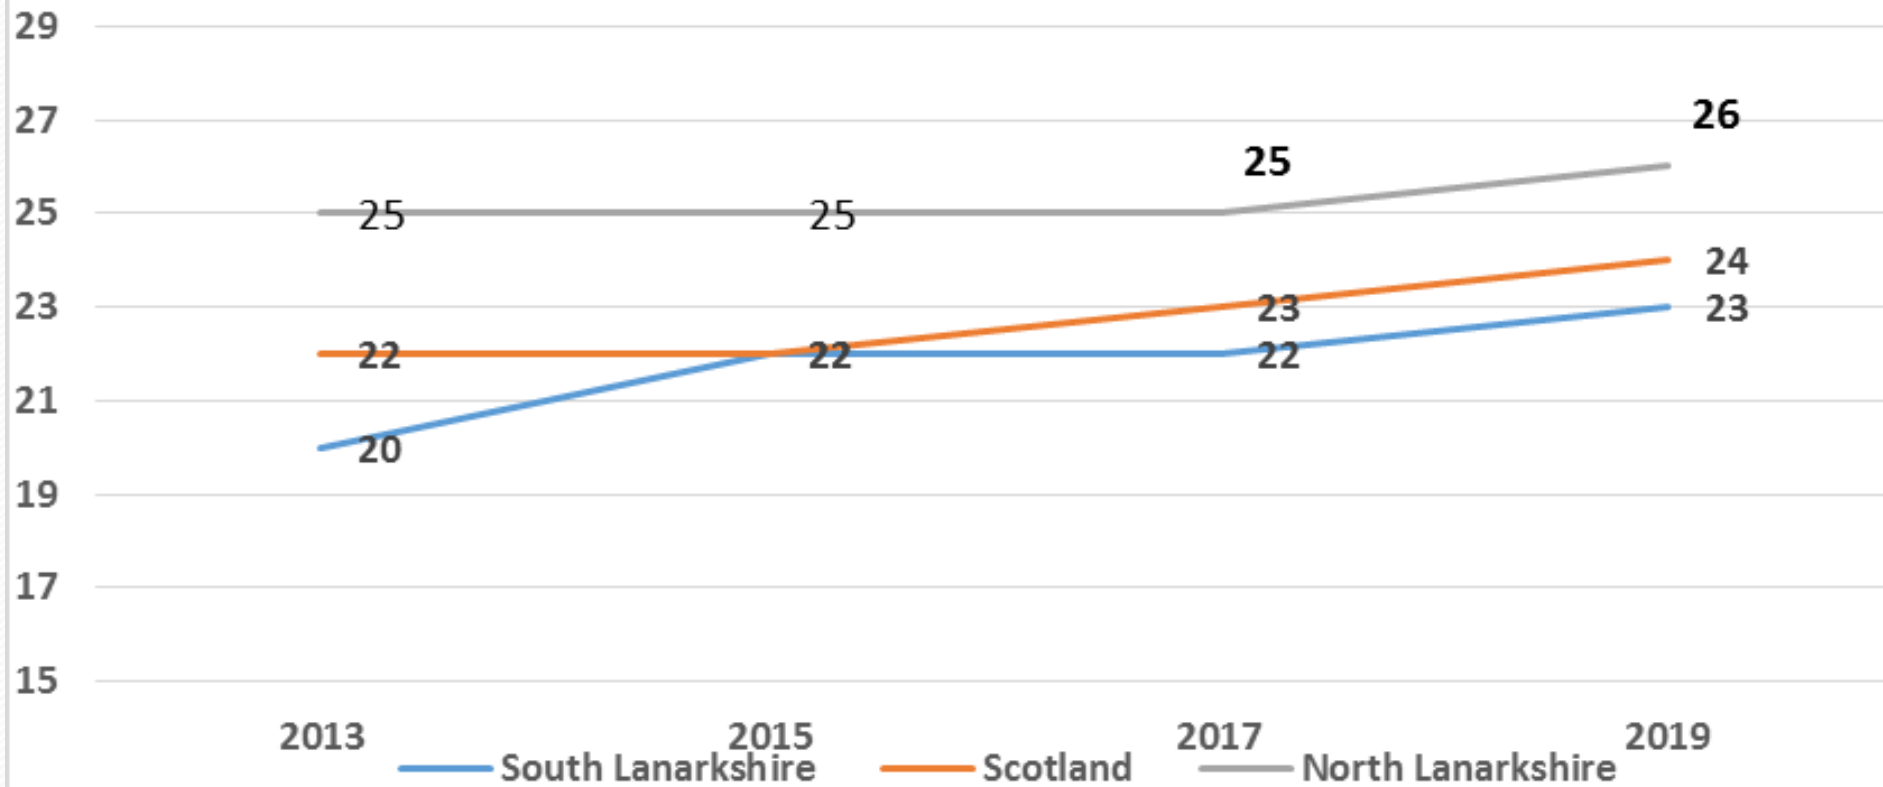

Tackling Child Poverty across Lanarkshire

Child Poverty across Lanarkshire

% of Children in Relative Poverty (% after housing costs)

Sources:- Scottish Government/ DWP- HMRC 'Family Resources Survey'/ Child Poverty Action Group (CPAG)

Local Child Poverty Action Report